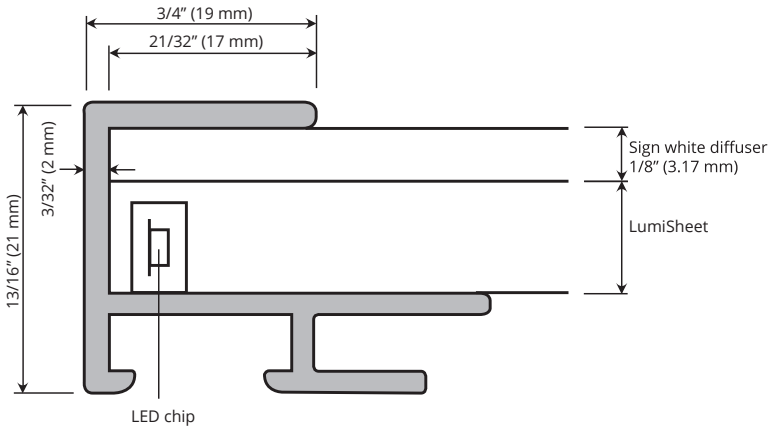

OmniFixt

Diffused LED light panel

PROFILE VIEW