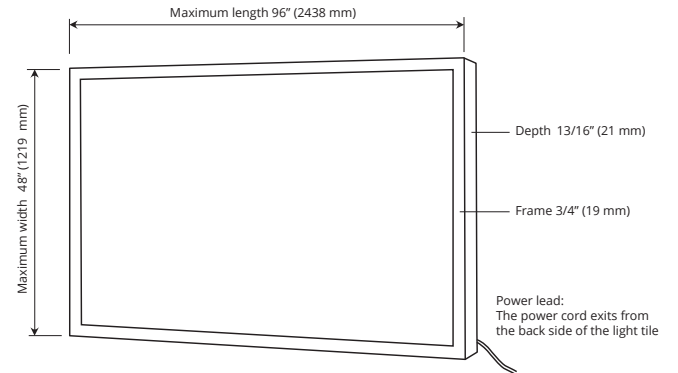

*Panel dimensions = X (long), Y (short)
 *Outside dimensions = X + 5/32" (4 mm), Y + 5/32" (4 mm)
 *Viewable area = X - 1 1/2" (34 mm), Y - 1 1/2" (34 mm)

Product Details

Part Number	83190
High CRI	≥ 90 available in 3000 K, 4100 K, 5300 K (for 12 VDC only)
Mounting	Wall hanging with z-bars, weldnut
Operating Temperature	-30 °C (-22 °F) ~ +40 °C (+104 °F)
Environment	Dry location only
Thickness	13/16" (21 mm)
Minimum Size	6" (152 mm) L x 6" (152 mm) W
Maximum Size	96" (2438 mm) L x 48" (1219 mm) W
Weight	Approx. 3.2 lbs / sq ft (15 kg / sq m)

SPECIFICATIONS

Electrical

Input Voltage	12V DC, 24V DC (Standard & CCT)
Power Consumption	2.4 W/ft* 4.4 W/ft (Standard) 3.6 W/ft (CCT)
Wire Size	20 AWG 2 wire 22 AWG 3 wire (CCT)
Wiring	Each panel must have direct connection to power supply. Do not wire panels in series
Connector	Standard 5' (1500 mm), optional 10' (3000 mm) 2.1 / 5.5 mm barrel plug (Standard) Bare wire (CCT)
Certification	UL recognized component (E362079), UL listed (E346146)

*Low wattage is available only in these color options

*Electrical specs are based on OmniSheet light engine

Frame Details

Frame Material	Aluminum
Frame Color	Silver / White / Custom
Fabric Width	3/4" (19 mm)